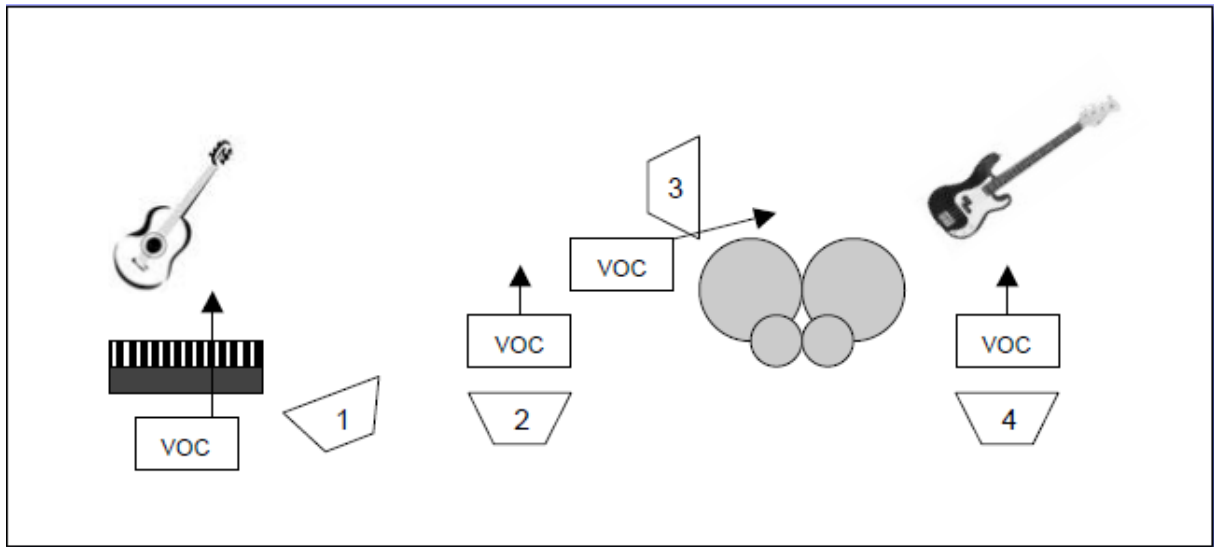

STAGERIDER & INPUTLIST

CH.	INSTRUMENT	Mic	STAND	POWER	MONITOR
1	KEY L	DI		230V	
2	KEY R	DI			
3	TRES	DI (ACTIVE)			
4	CONGA L	SM57	TALL		
5	CONGA R	SM57	TALL		
6	BONGO L	SM57	TALL		
7	BONGO R	SM57	TALL		
8	BASS	DI (ACTIVE)			
9	VOC KEY / TRES	SM58	TALL		MON 1
10	VOC	SM58	TALL		MON 2
11	VOC PERCUSSION	SM58	TALL		MON 3
12	VOC BASS	SM58	TALL		MON 4