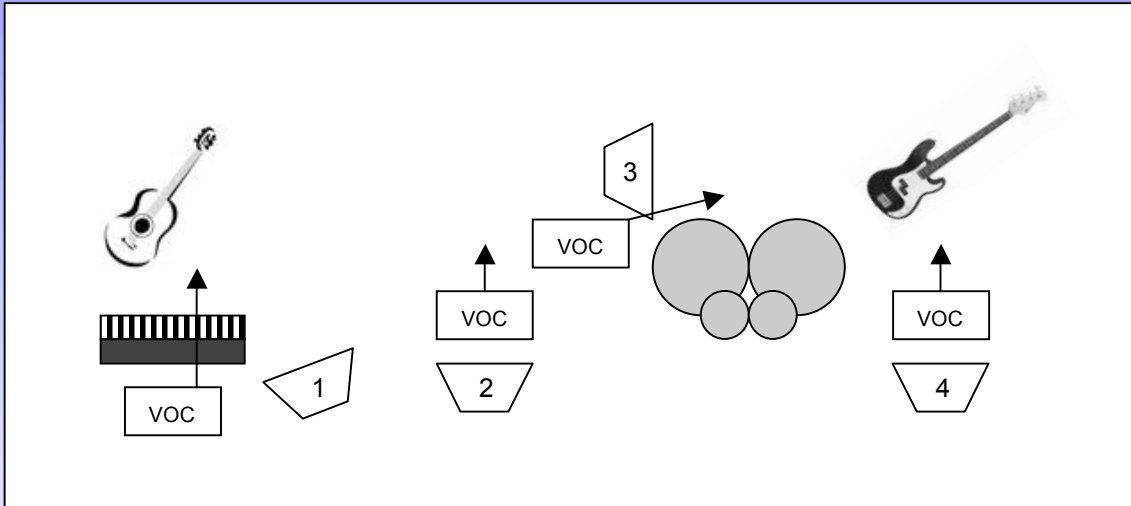

STAGERIDER & INPUTLIST

CH.	INSTRUMENT	Mic	STAND	POWER	MONITOR
1	KEY L	DI		230V	
2	KEY R	DI			
3	TRES	DI (ACTIVE)			
4	CONGA L	SM57	TALL		
5	CONGA R	SM57	TALL		
6	BONGO L	SM57	TALL		
7	BONGO R	SM57	TALL		
8	BASS	DI (ACTIVE)			
9	VOC KEY / TRES	SM58	TALL		MON 1
10	VOC	SM58	TALL		MON 2
11	VOC PERCUSSION	SM58	TALL		MON 3
12	VOC BASS	SM58	TALL		MON 4